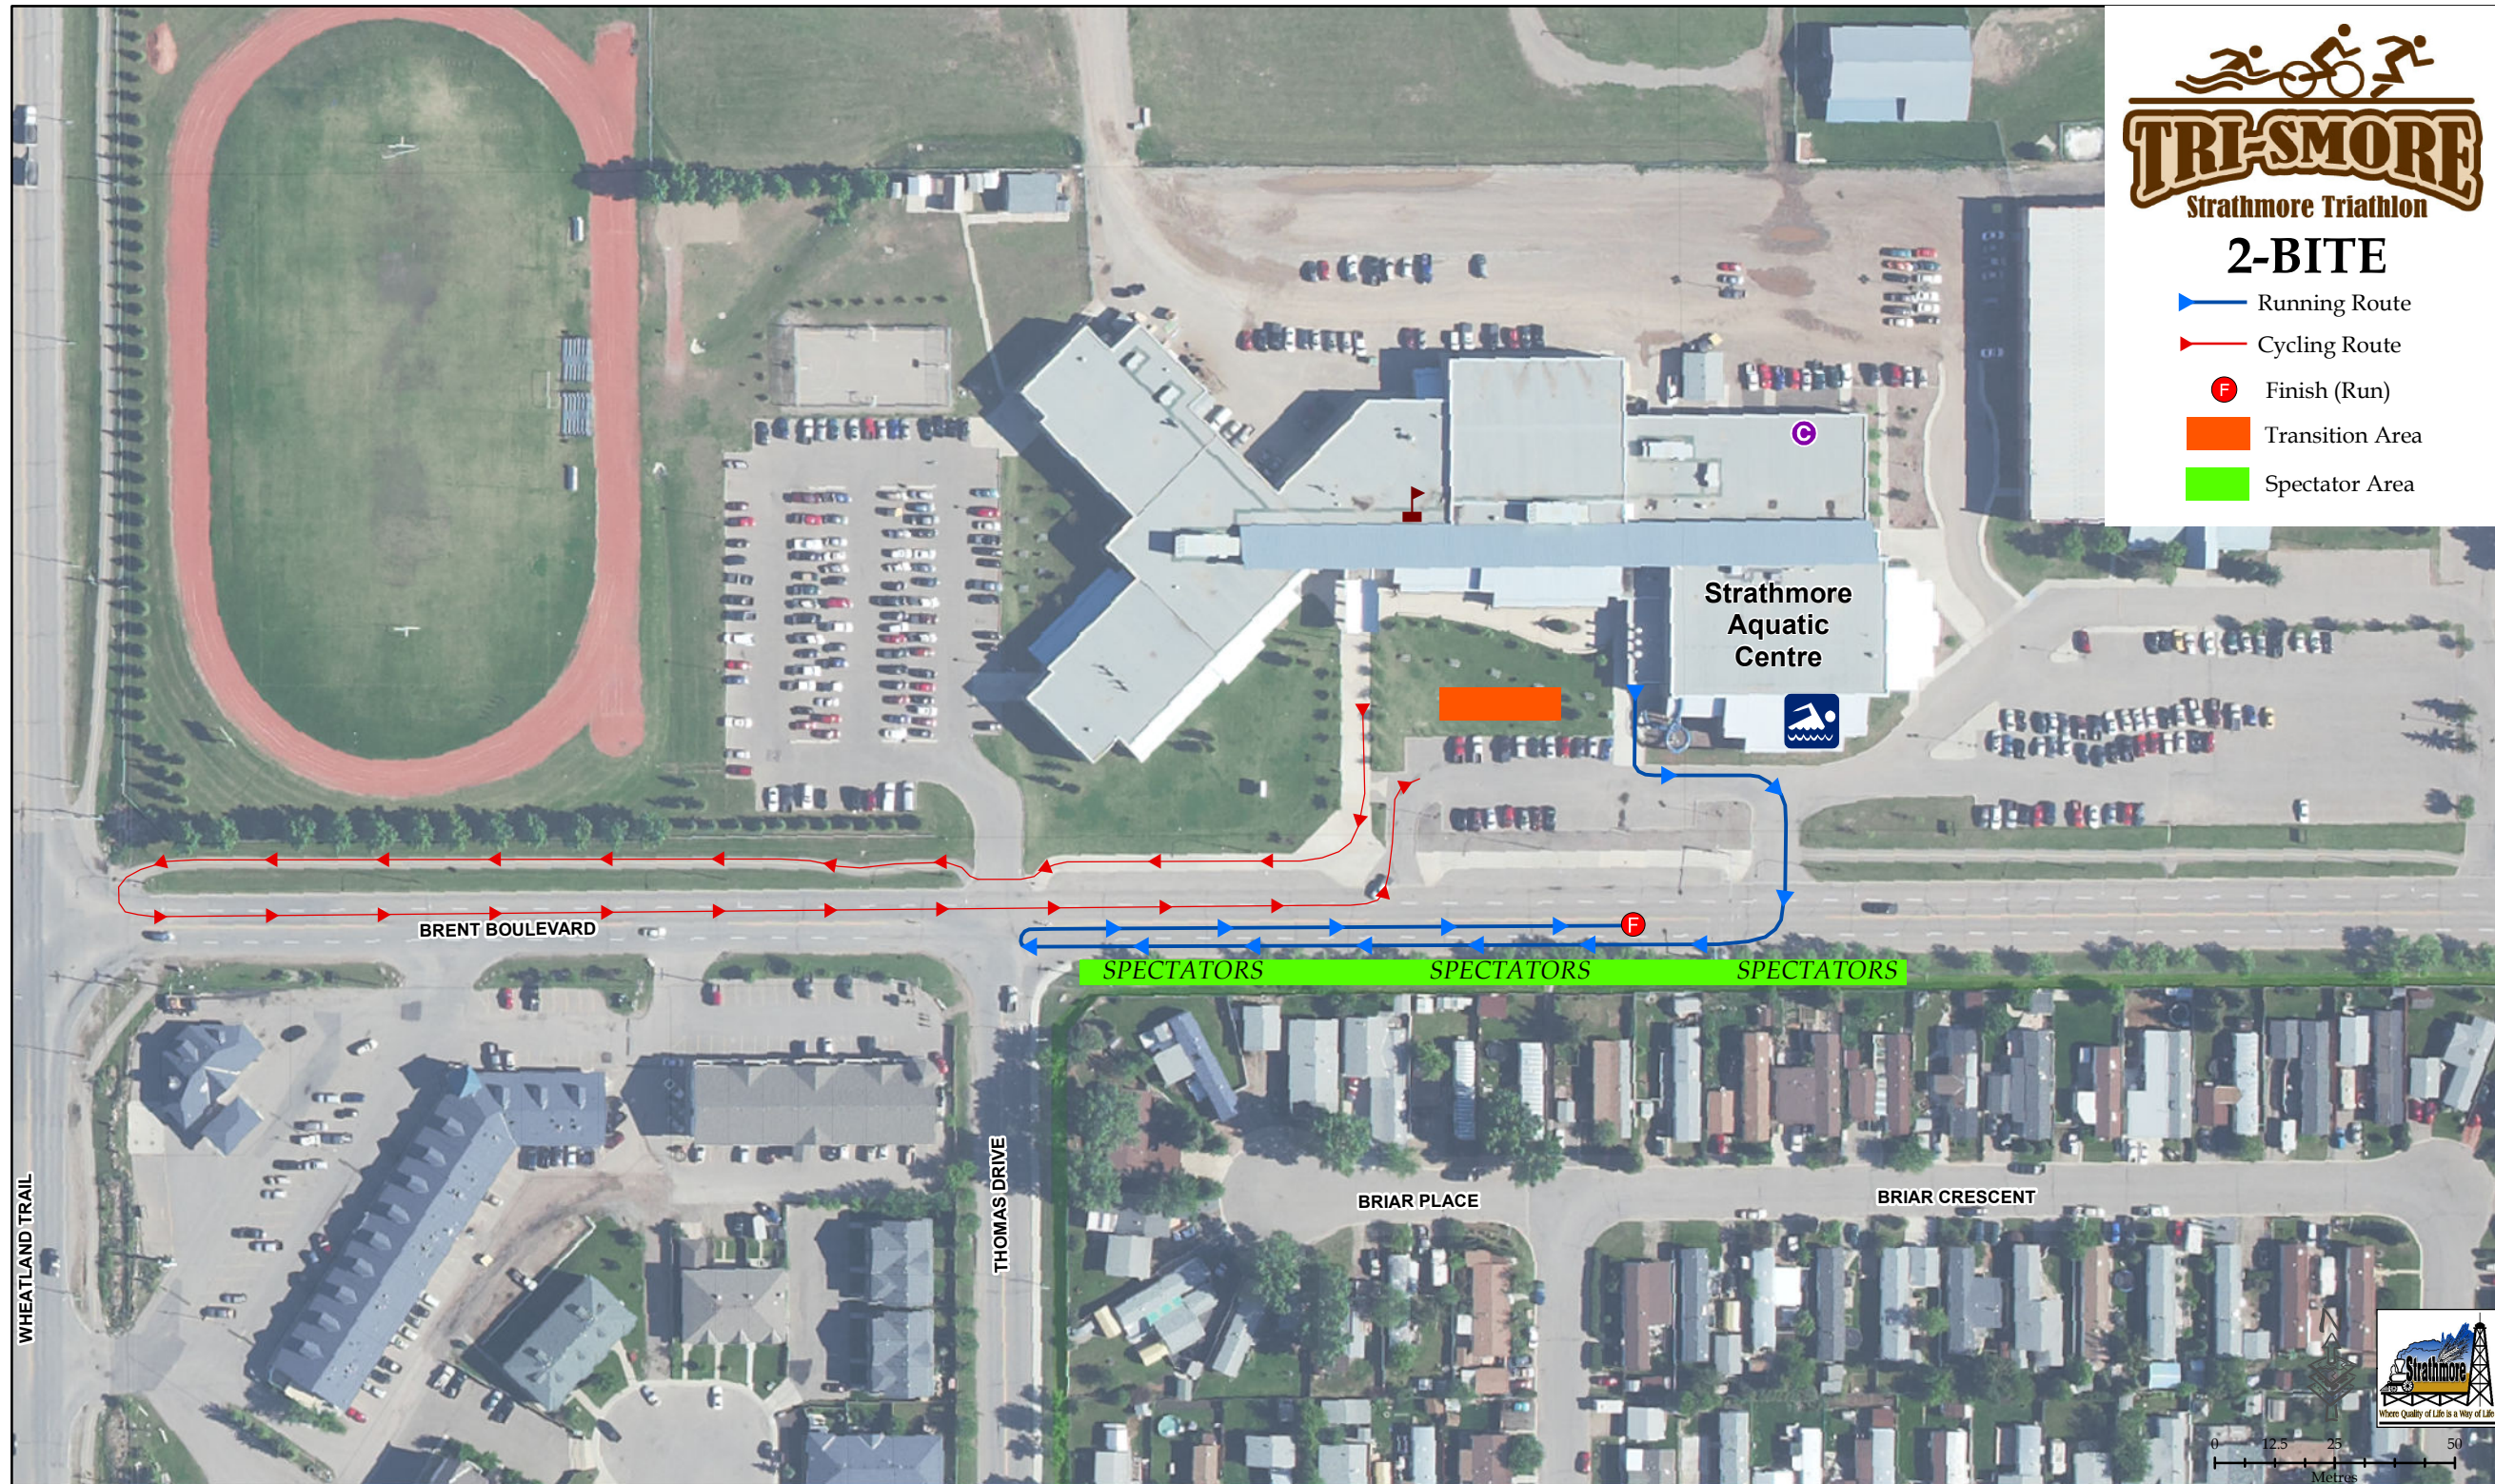

TRI-SMORE

Strathmore Triathlon

2-BITE

-  Running Route
-  Cycling Route
-  Finish (Run)
-  Transition Area
-  Spectator Area

WHEATLAND TRAIL

BRENT BOULEVARD

SPECTATORS

SPECTATORS

SPECTATORS

THOMAS DRIVE

BRIAR PLACE

BRIAR CRESCENT

Strathmore Aquatic Centre